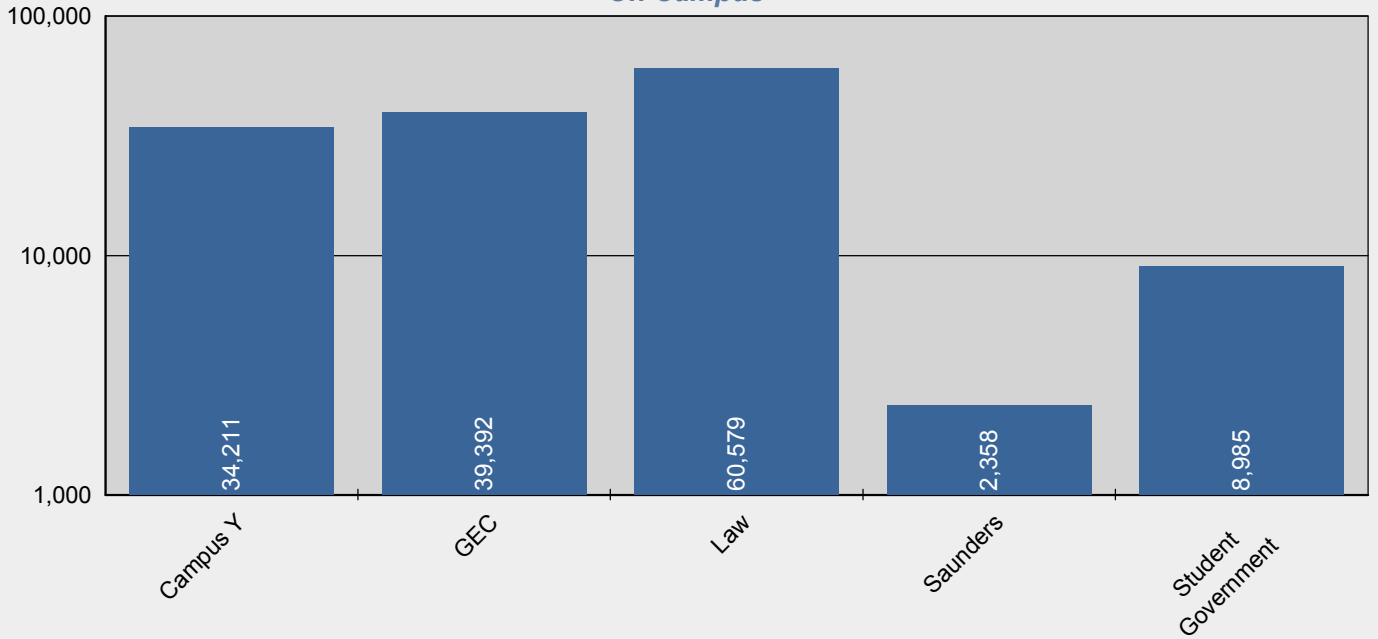

Total Printing by Printer Location Type

Fall Semester 2009

Beginning: 08/25/2009 thru 12/18/2009

Data thru: 11/23/2009 04:00

Pages Printed by Printer Location

On Campus