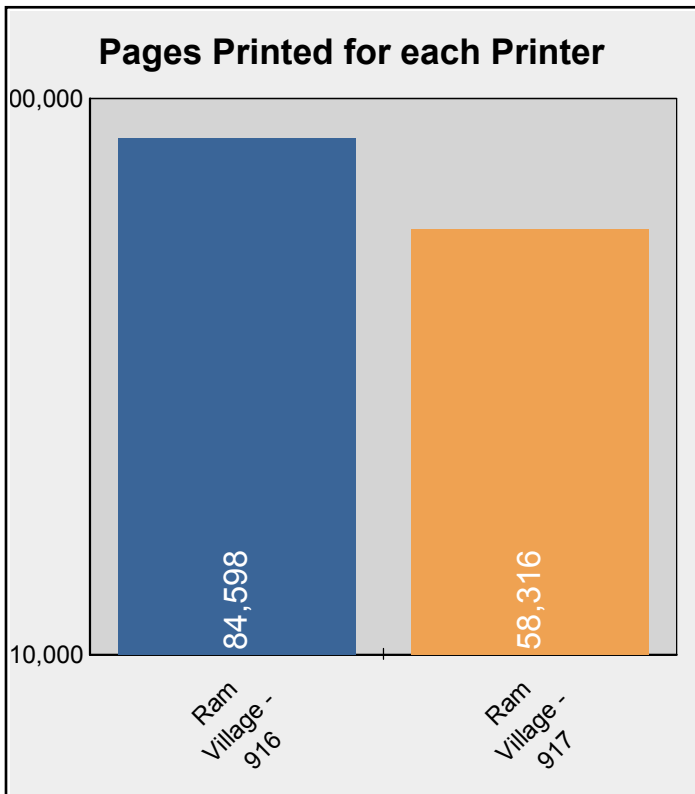

Total Printing by Printer Location

Fall Semester 2009

Beginning: 08/25/2009 thru 12/18/2009

Data thru: 11/23/2009 04:00