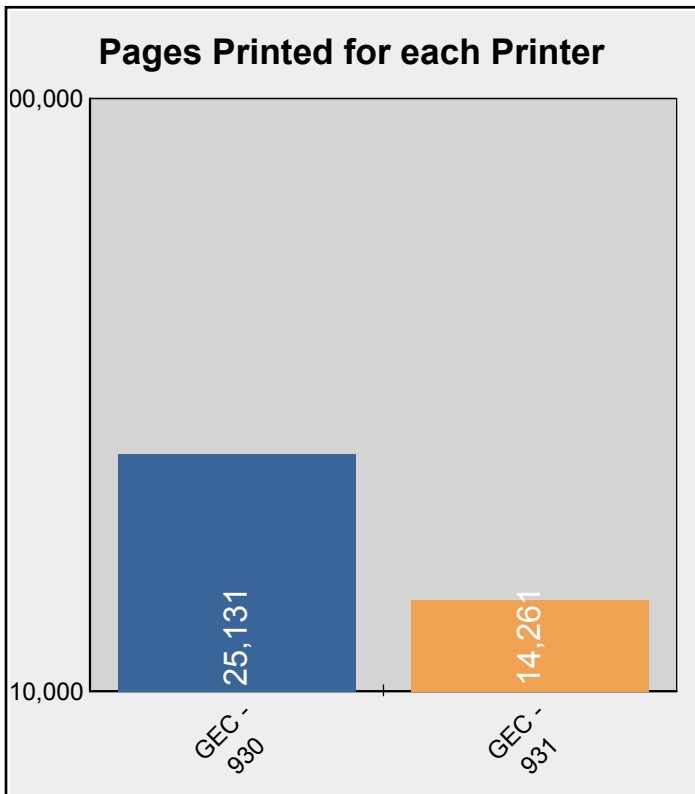

Total Printing by Printer Location

Fall Semester 2009

Beginning: 08/25/2009 thru 12/18/2009

Data thru: 11/23/2009 04:00