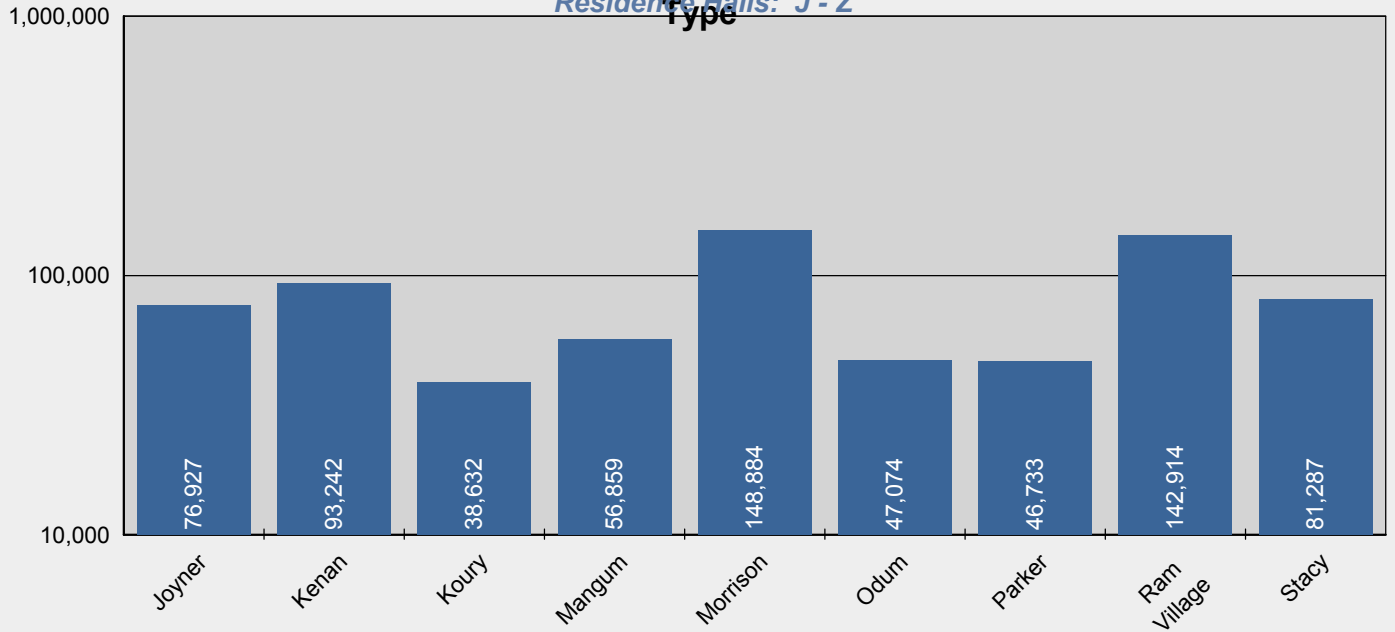

Total Printing by Printer Location Type Residence Halls: J - Z

Fall Semester 2009

Beginning: 08/25/2009 thru 12/18/2009

Data thru: 11/23/2009 04:00

Pages Printed by Printer Location Type

Residence Halls: J - Z