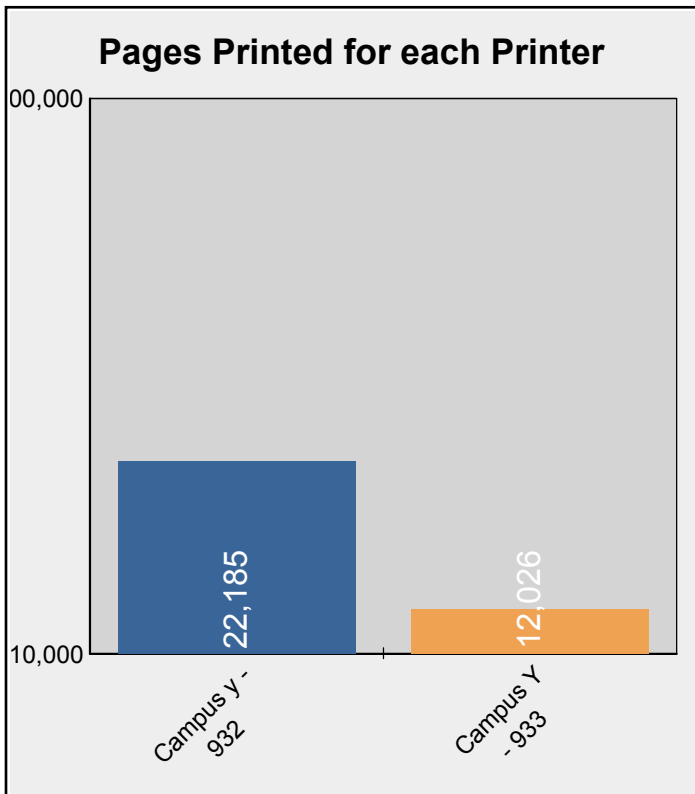

Data thru: 11/23/2009 04:00

Total Printing by Printer Location

Fall Semester 2009

Beginning: 08/25/2009 thru 12/18/2009

Data thru: 11/23/2009 04:00

Total Printing by Printer Location

Fall Semester 2009

Beginning: 08/25/2009 thru 12/18/2009