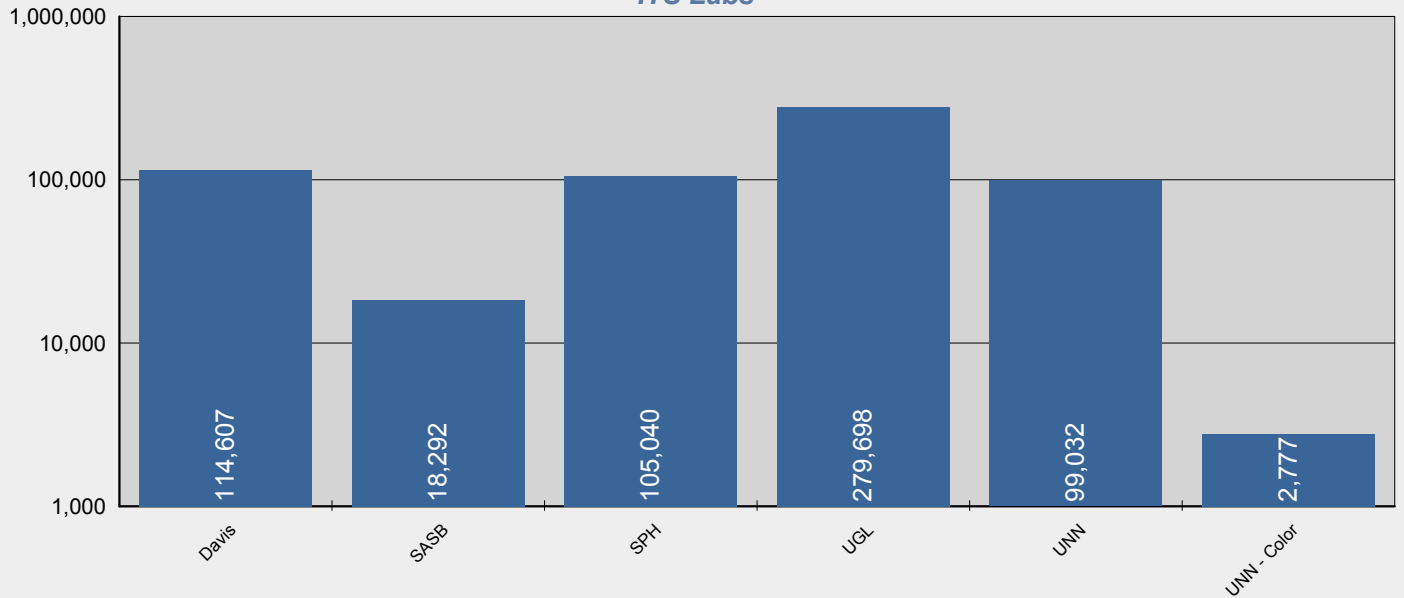

Jobs Submitted by Printer Location

ITS Labs