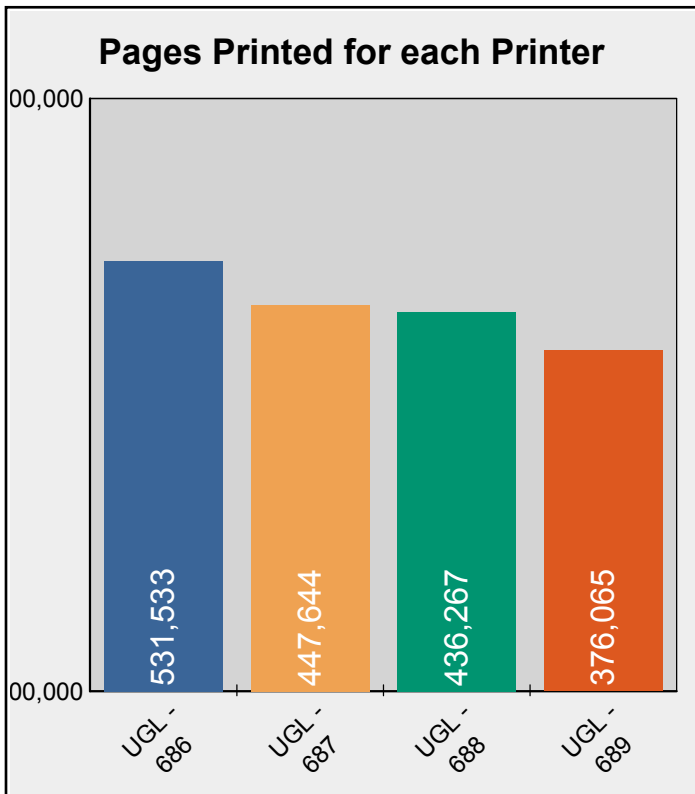

Total Printing by Printer Location

Fall Semester 2009

Beginning: 08/25/2009 thru 12/18/2009

Data thru: 11/23/2009 04:00