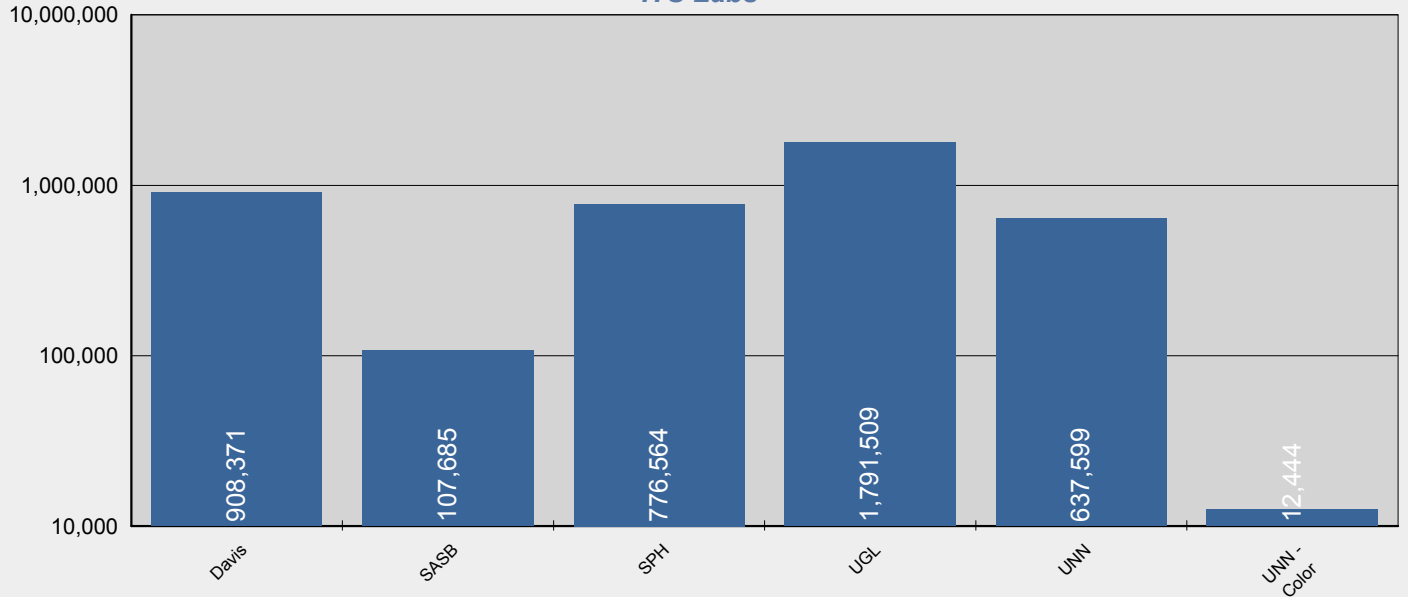

Total Printing by Printer Location ITS-Labs

Fall Semester 2009

Beginning: 08/25/2009 thru 12/18/2009

Data thru: 11/23/2009 04:00

Pages Printed by Printer Location

ITS Labs

Jobs Submitted by Printer Location