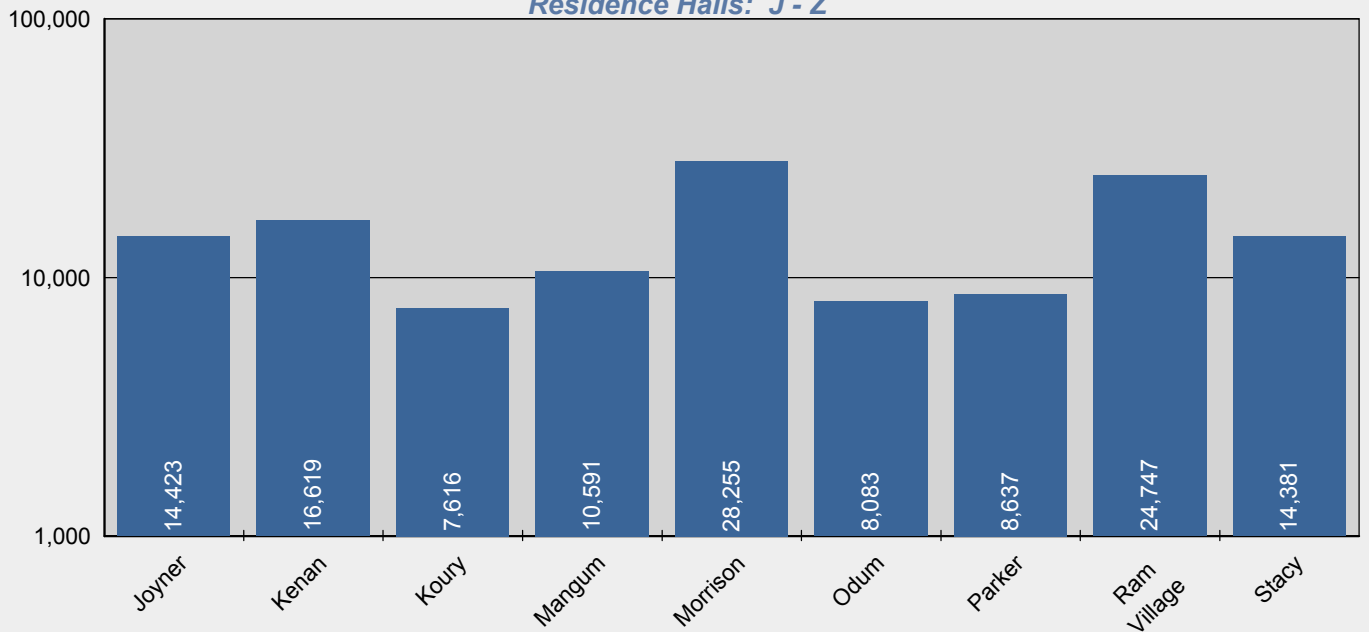

Jobs Submitted by Printer Location Type

Residence Halls: J - Z