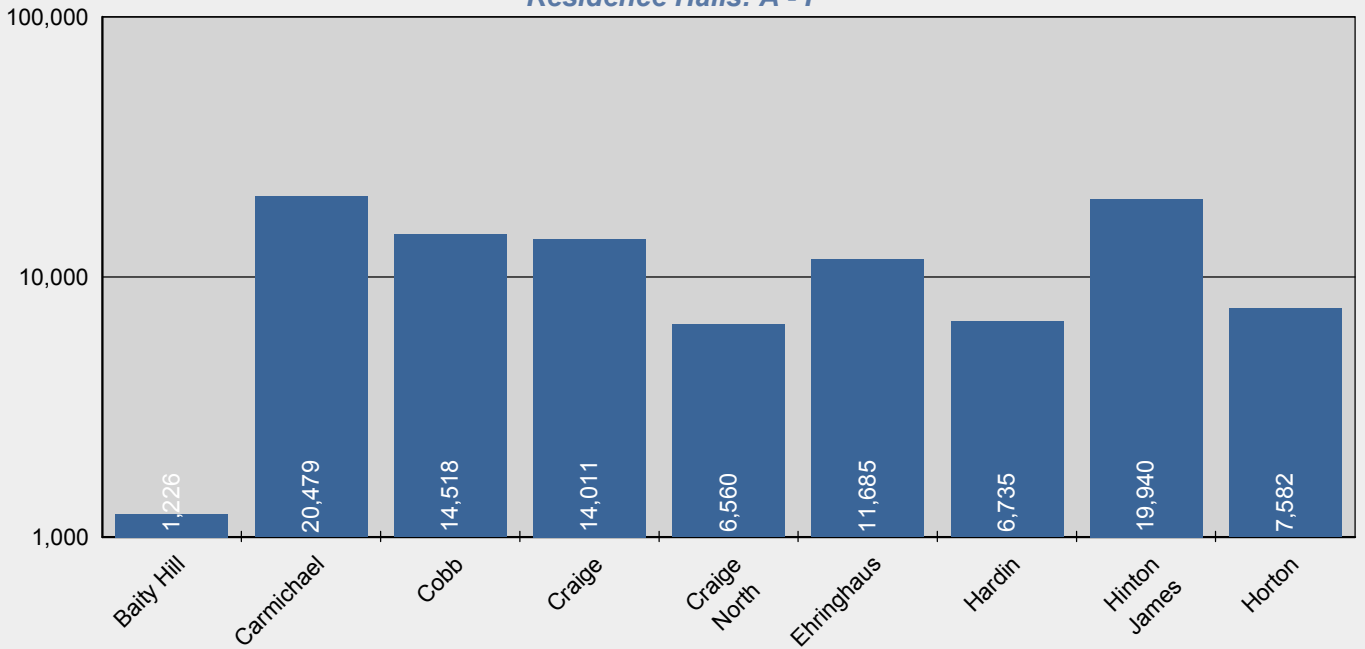

Jobs Submitted by Printer Location Type

Residence Halls: A - I