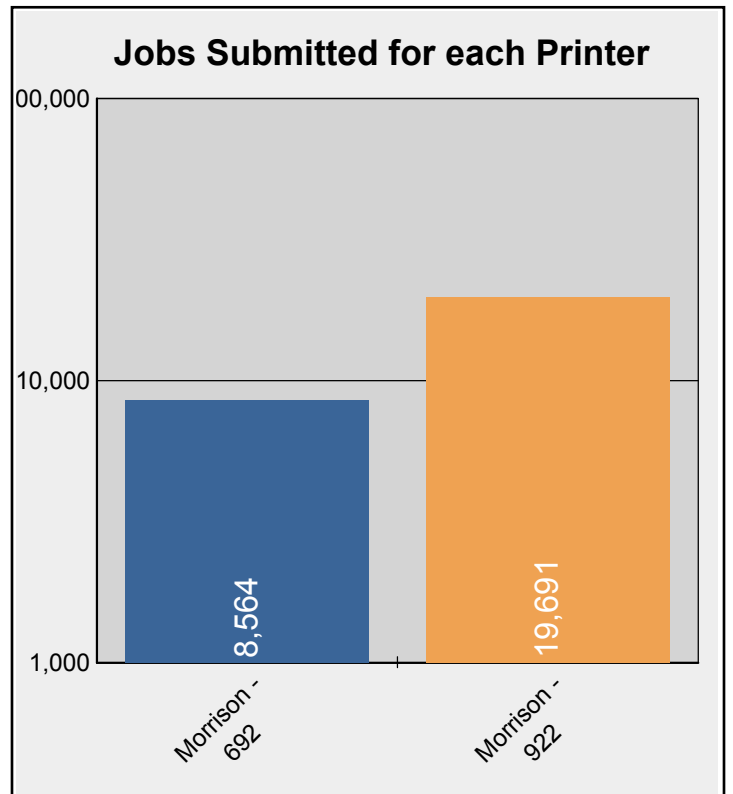

Data thru: 11/23/2009 04:00

Total Printing by Printer Location

Fall Semester 2009

Beginning: 08/25/2009 thru 12/18/2009

Data thru: 11/23/2009 04:00

Total Printing by Printer Location

Fall Semester 2009

Beginning: 08/25/2009 thru 12/18/2009