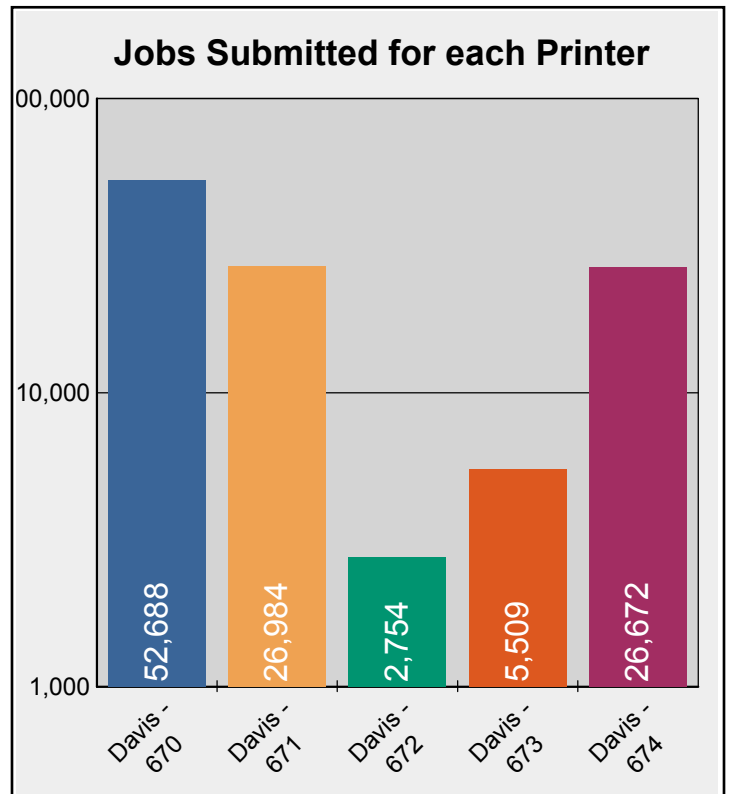

Total Printing by Printer Location

Fall Semester 2009

Beginning: 08/25/2009 thru 12/18/2009

Data thru: 11/23/2009 04:00