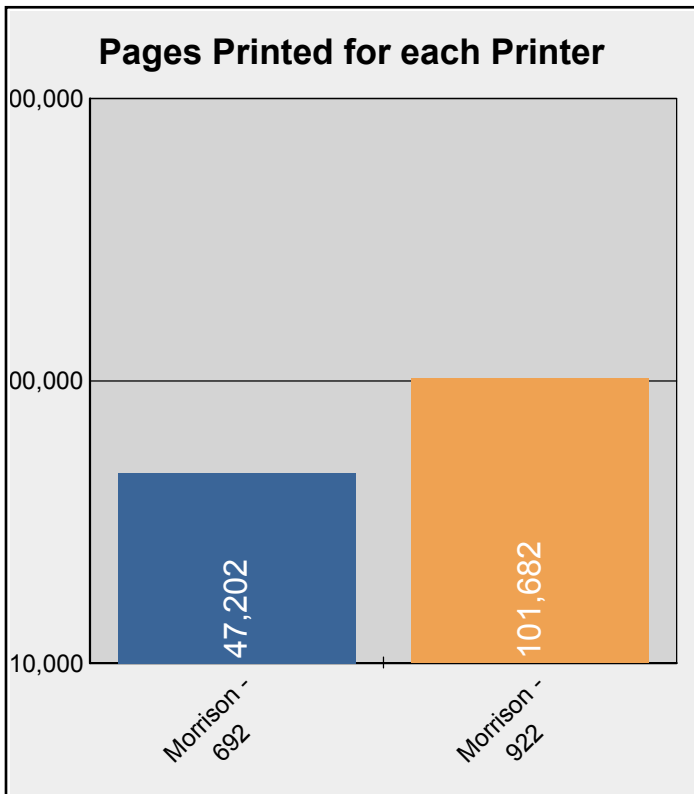

Data thru: 11/23/2009 04:00

Total Printing by Printer Location

Fall Semester 2009

Beginning: 08/25/2009 thru 12/18/2009

Data thru: 11/23/2009 04:00

Total Printing by Printer Location

Fall Semester 2009

Beginning: 08/25/2009 thru 12/18/2009