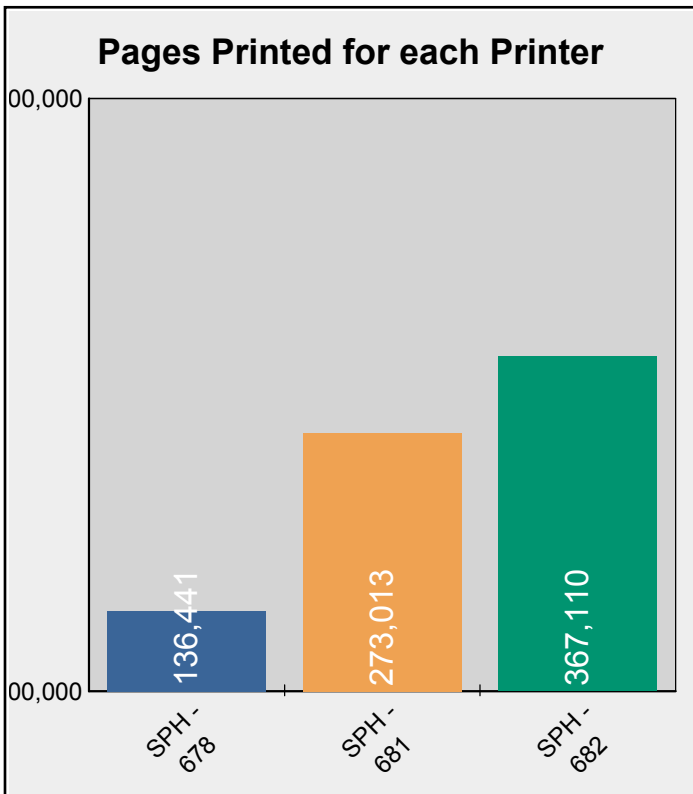

Data thru: 11/23/2009 04:00

Total Printing by Printer Location

Fall Semester 2009

Beginning: 08/25/2009 thru 12/18/2009

Data thru: 11/23/2009 04:00

Total Printing by Printer Location

Fall Semester 2009

Beginning: 08/25/2009 thru 12/18/2009