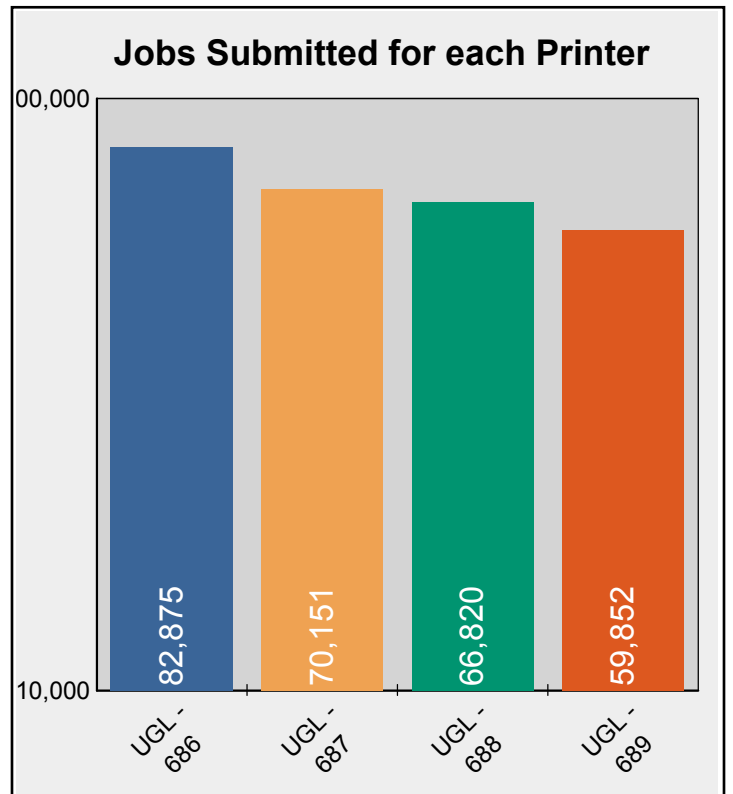

Total Printing by Printer Location

Fall Semester 2009

Beginning: 08/25/2009 thru 12/18/2009

Data thru: 11/23/2009 04:00