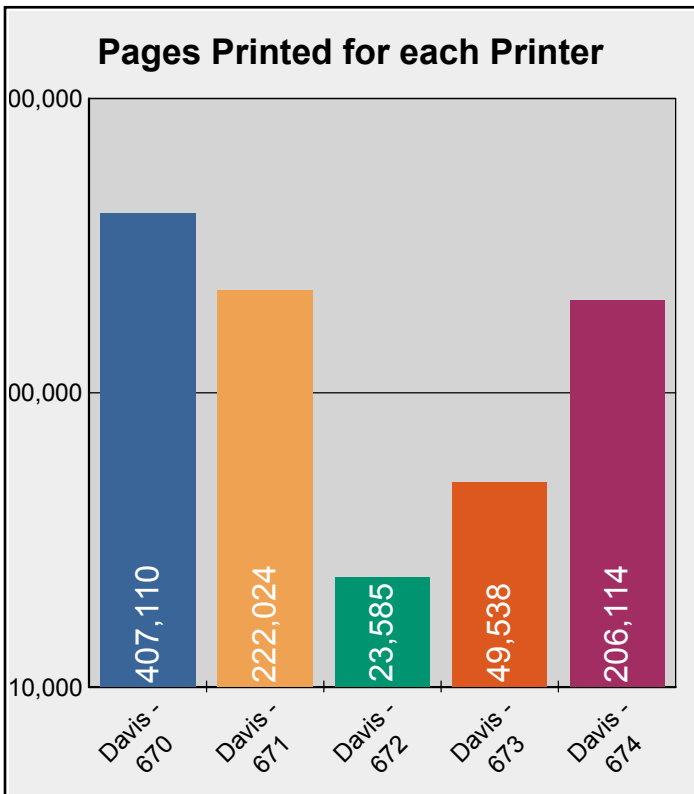

Total Printing by Printer Location

Fall Semester 2009

Beginning: 08/25/2009 thru 12/18/2009

Data thru: 11/23/2009 04:00