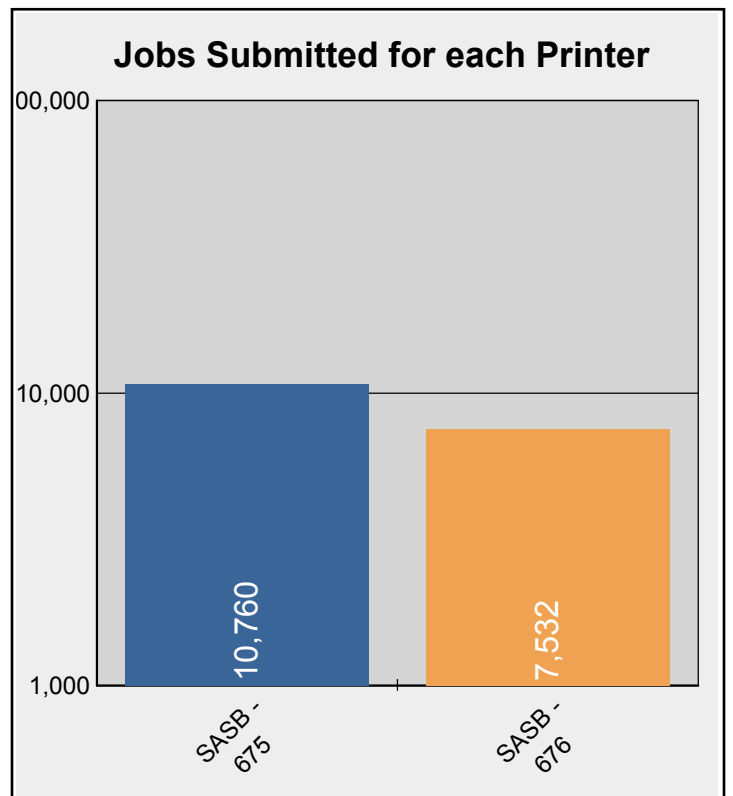

Data thru: 11/23/2009 04:00

Total Printing by Printer Location

Fall Semester 2009

Beginning: 08/25/2009 thru 12/18/2009

Data thru: 11/23/2009 04:00

Total Printing by Printer Location

Fall Semester 2009

Beginning: 08/25/2009 thru 12/18/2009