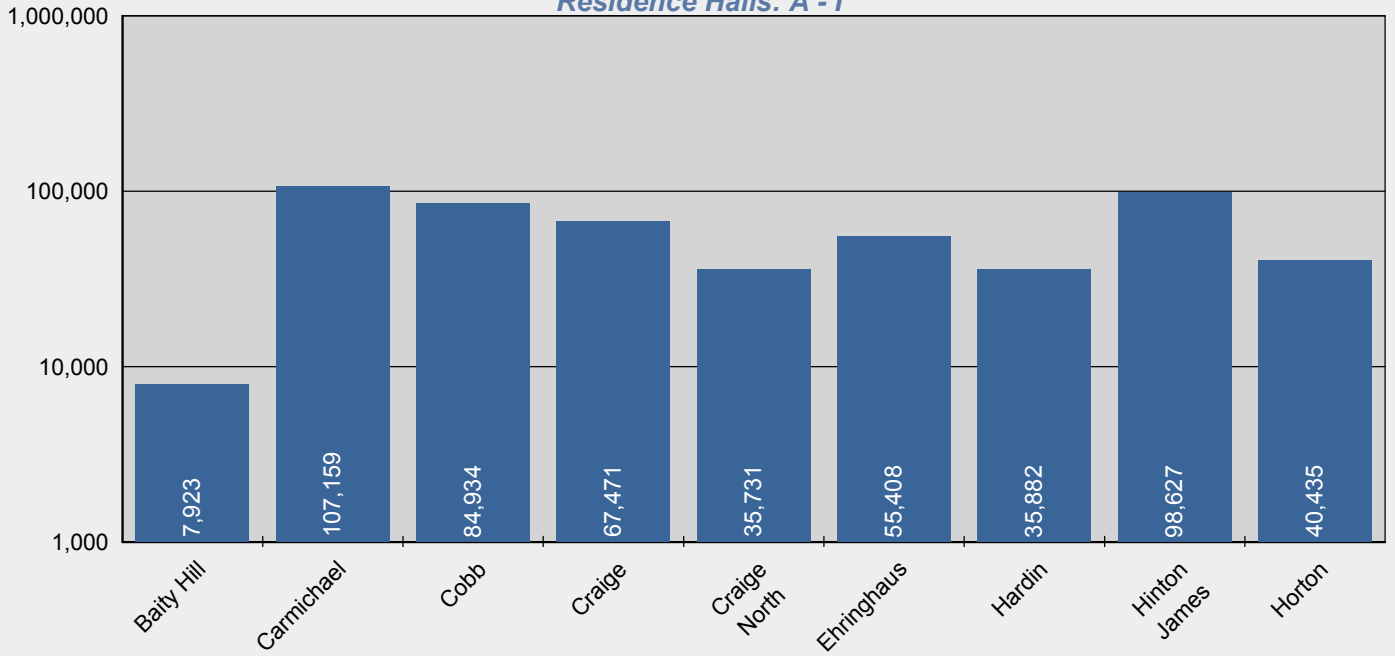

Total Printing by Printer Location Type Residence Halls: A - I

Fall Semester 2009

Beginning: 08/25/2009 thru 12/18/2009

Data thru: 11/23/2009 04:00

Pages Printed by Printer Location Type

Residence Halls: A - I