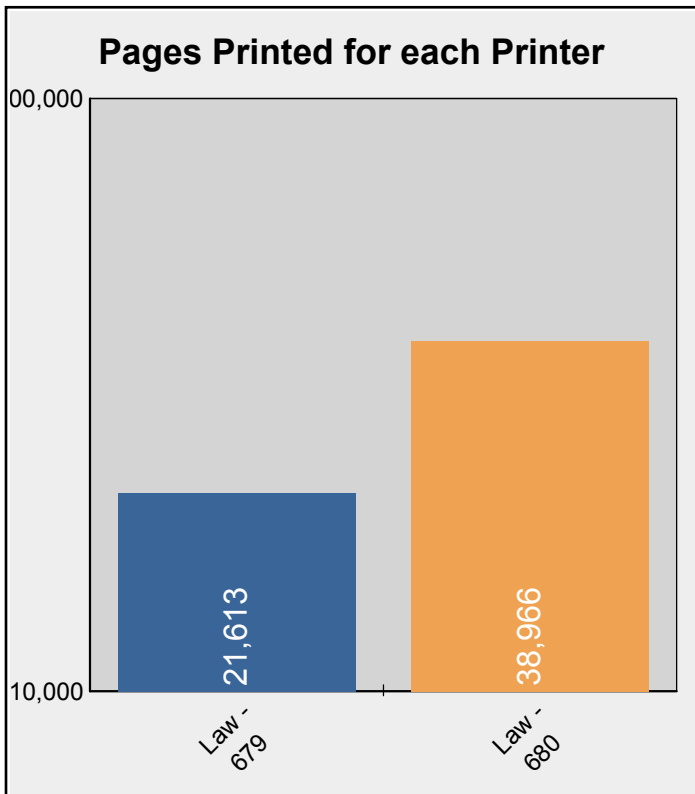

Data thru: 11/23/2009 04:00

Total Printing by Printer Location

Fall Semester 2009

Beginning: 08/25/2009 thru 12/18/2009

Data thru: 11/23/2009 04:00

Total Printing by Printer Location

Fall Semester 2009

Beginning: 08/25/2009 thru 12/18/2009