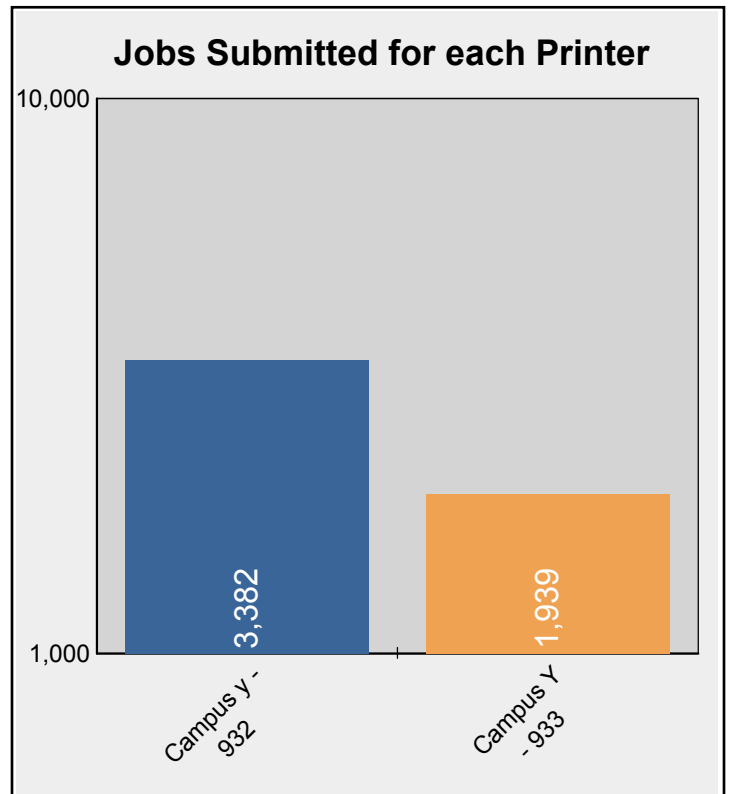

Data thru: 11/23/2009 04:00

Total Printing by Printer Location

Fall Semester 2009

Beginning: 08/25/2009 thru 12/18/2009

Data thru: 11/23/2009 04:00

Total Printing by Printer Location

Fall Semester 2009

Beginning: 08/25/2009 thru 12/18/2009