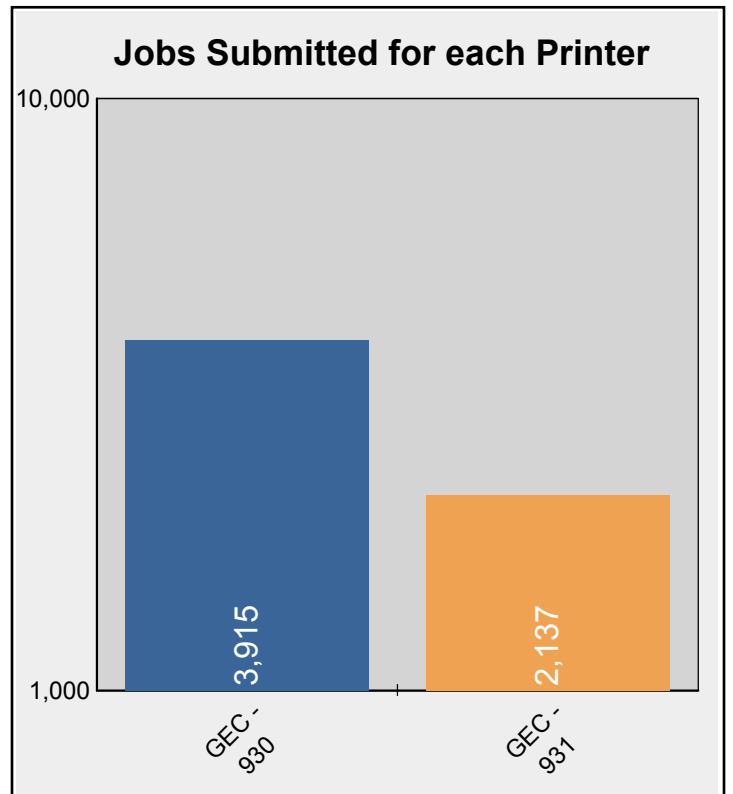

Total Printing by Printer Location

Fall Semester 2009

Beginning: 08/25/2009 thru 12/18/2009

Data thru: 11/23/2009 04:00