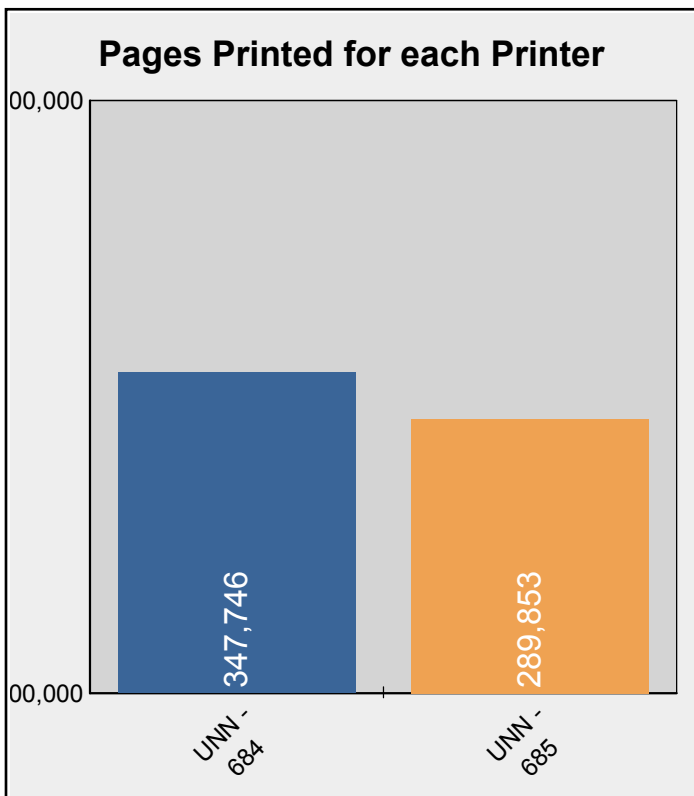

Data thru: 11/23/2009 04:00

Total Printing by Printer Location

Fall Semester 2009

Beginning: 08/25/2009 thru 12/18/2009

Data thru: 11/23/2009 04:00

Total Printing by Printer Location

Fall Semester 2009

Beginning: 08/25/2009 thru 12/18/2009