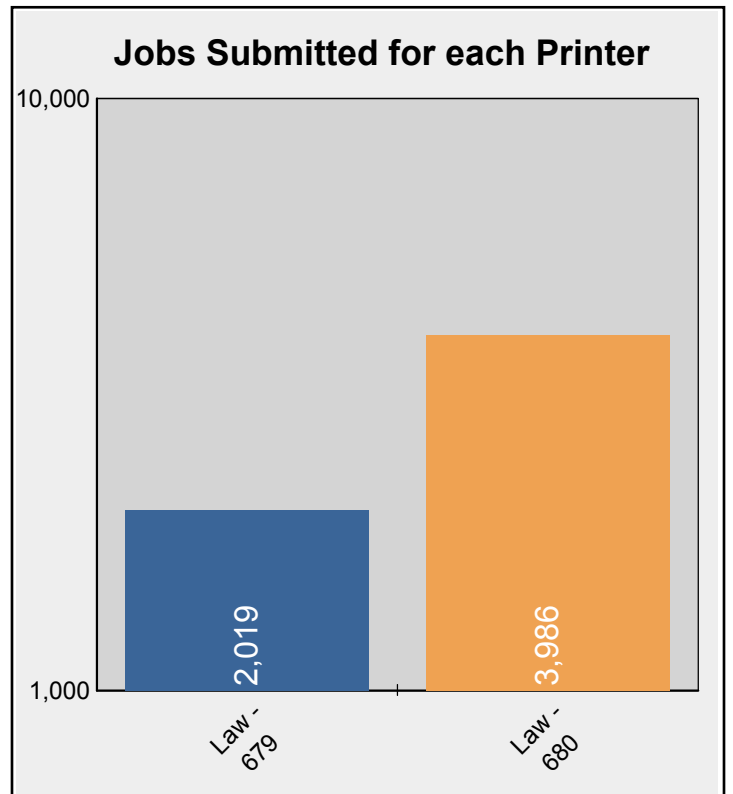

Data thru: 11/23/2009 04:00

Total Printing by Printer Location

Fall Semester 2009

Beginning: 08/25/2009 thru 12/18/2009

Data thru: 11/23/2009 04:00

Total Printing by Printer Location

Fall Semester 2009

Beginning: 08/25/2009 thru 12/18/2009