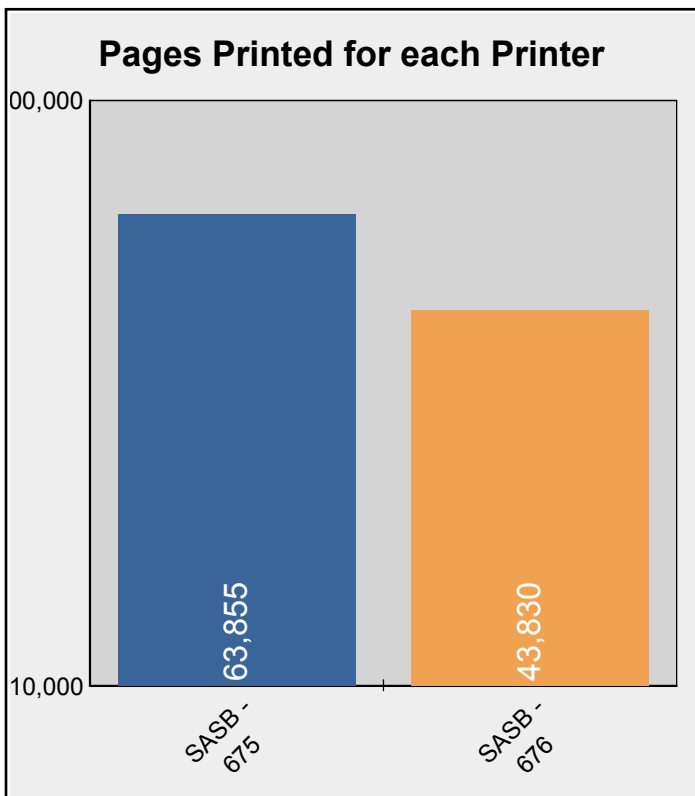

Data thru: 11/23/2009 04:00

Total Printing by Printer Location

Fall Semester 2009

Beginning: 08/25/2009 thru 12/18/2009

Data thru: 11/23/2009 04:00

Total Printing by Printer Location

Fall Semester 2009

Beginning: 08/25/2009 thru 12/18/2009