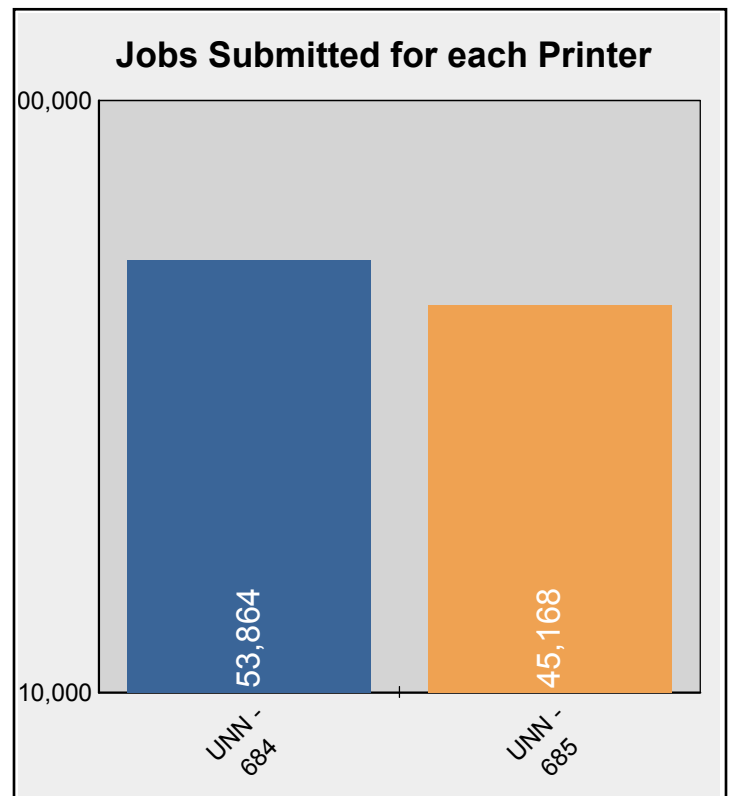

Data thru: 11/23/2009 04:00

Total Printing by Printer Location

Fall Semester 2009

Beginning: 08/25/2009 thru 12/18/2009

Data thru: 11/23/2009 04:00

Total Printing by Printer Location

Fall Semester 2009

Beginning: 08/25/2009 thru 12/18/2009