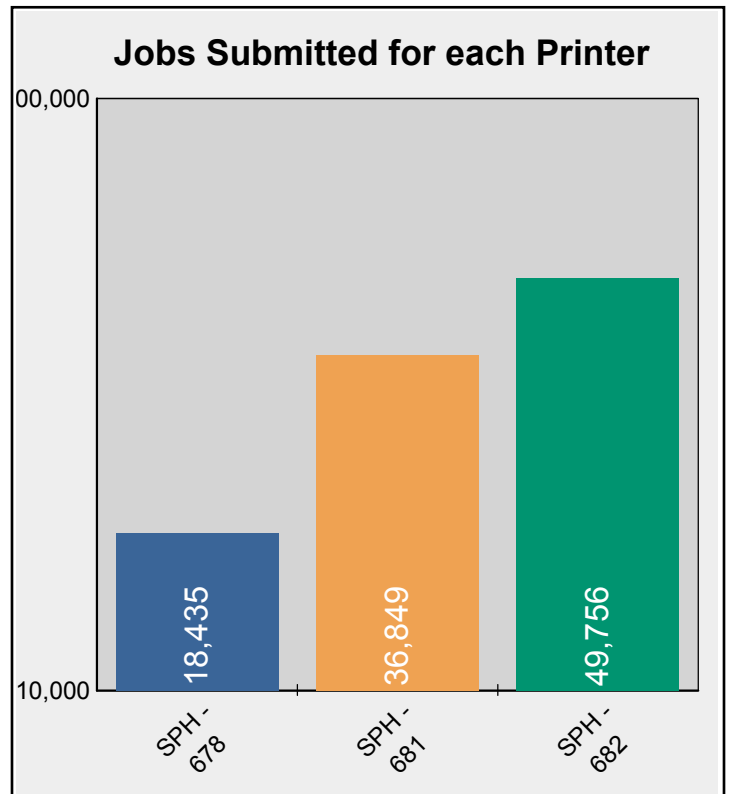

Data thru: 11/23/2009 04:00

Total Printing by Printer Location

Fall Semester 2009

Beginning: 08/25/2009 thru 12/18/2009

Data thru: 11/23/2009 04:00

Total Printing by Printer Location

Fall Semester 2009

Beginning: 08/25/2009 thru 12/18/2009