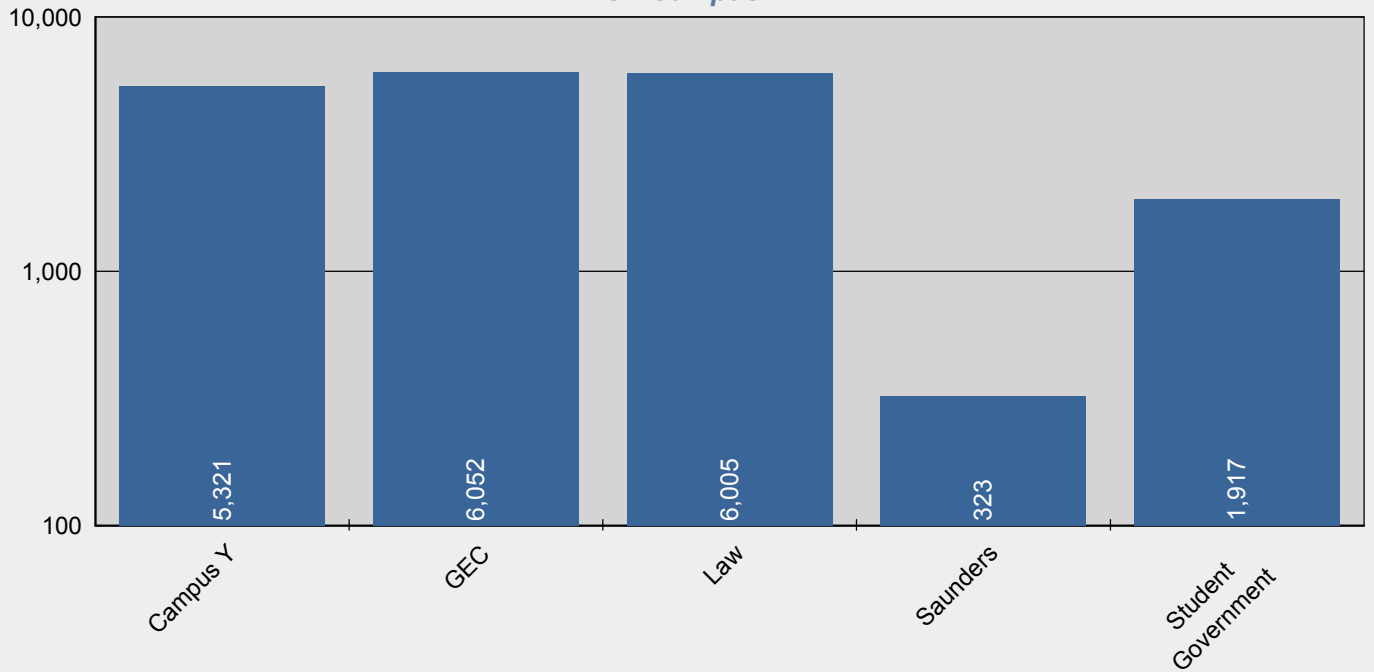

Data thru: 11/23/2009 04:00

Pages Printed by Printer Location

On Campus

Jobs Submitted by Printer Location

On Campus

Total Printing by Printer Location

Fall Semester 2009

Beginning: 08/25/2009 thru 12/18/2009