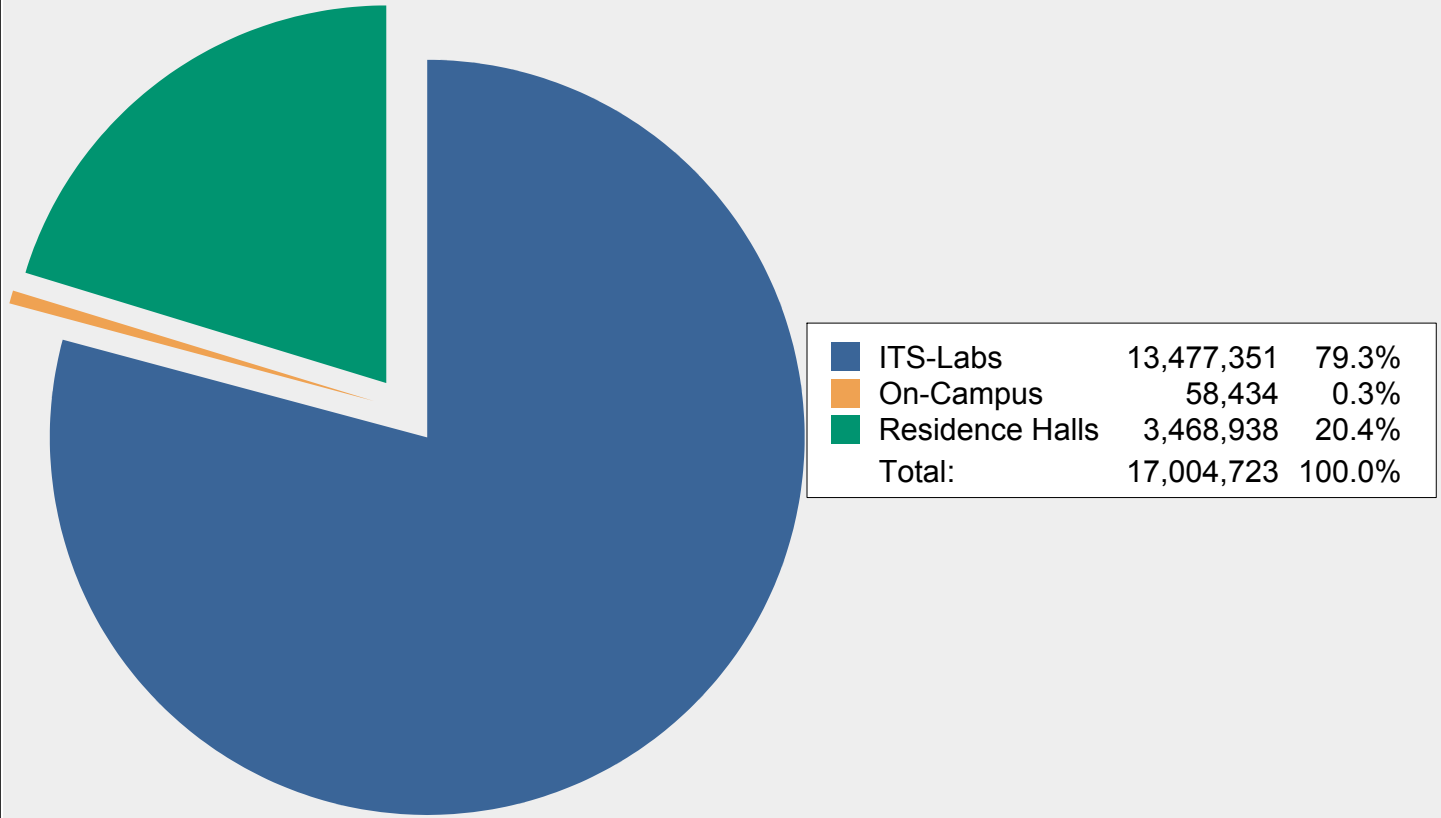

Pages Printed by Printer Location Type

Academic Year 2008 - 2009

Beginning: 08/01/2008 thru 07/31/2009

Data thru: 08/19/2009 3:19:39PM

Total Pages Printed by Printer Location Type