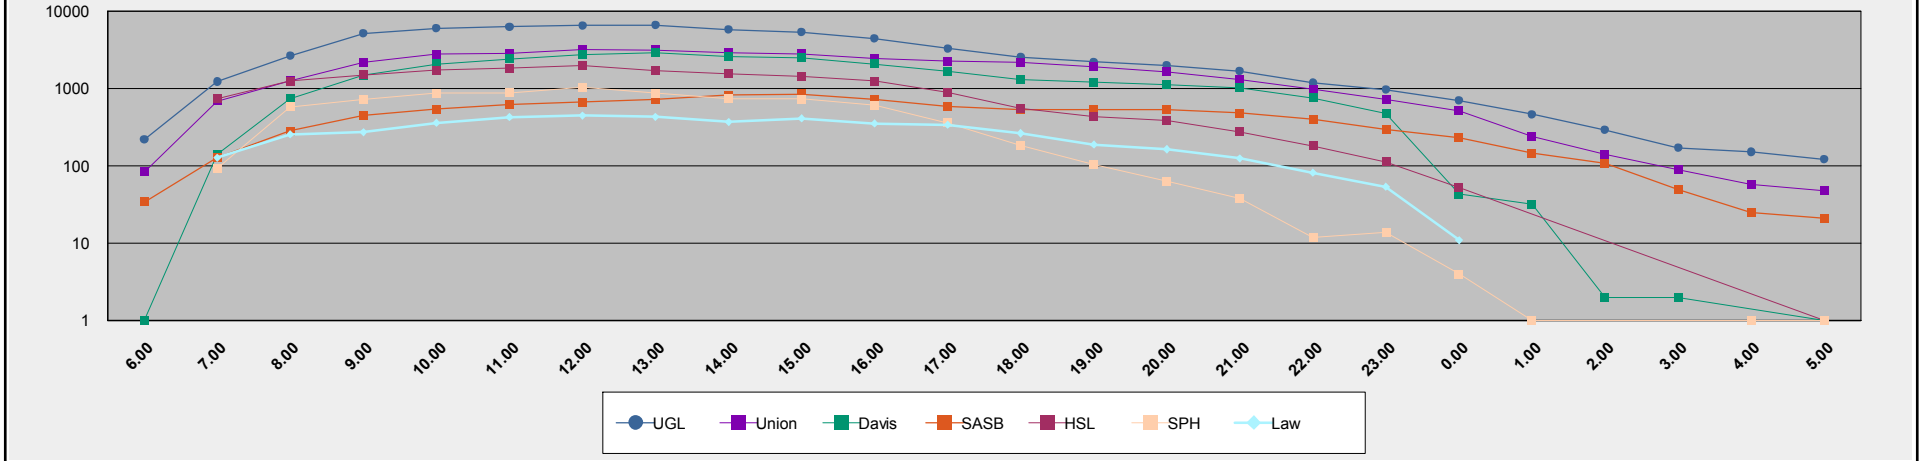

The following selection criteria are used: selects log-in data for semester.

The report is sorted by lab name.

The data is current as of the last data upload date.

Special Information:

The data for the applications begins on 12/13/2008. We do not have data before that date.

	360

Total Student Log-in Usage

Academic Year 2009 - 2009

Beginning: 08/01/2008 thru 07/31/2009

Data thru: 09/07/2009 10:48:21AM

Total Number Student Log-ins: 21,339

Total Count of Student Log-ins from 6:00 am - 5:00am

Average Daily Count of Student Log-ins from 6:00 am - 5:00am